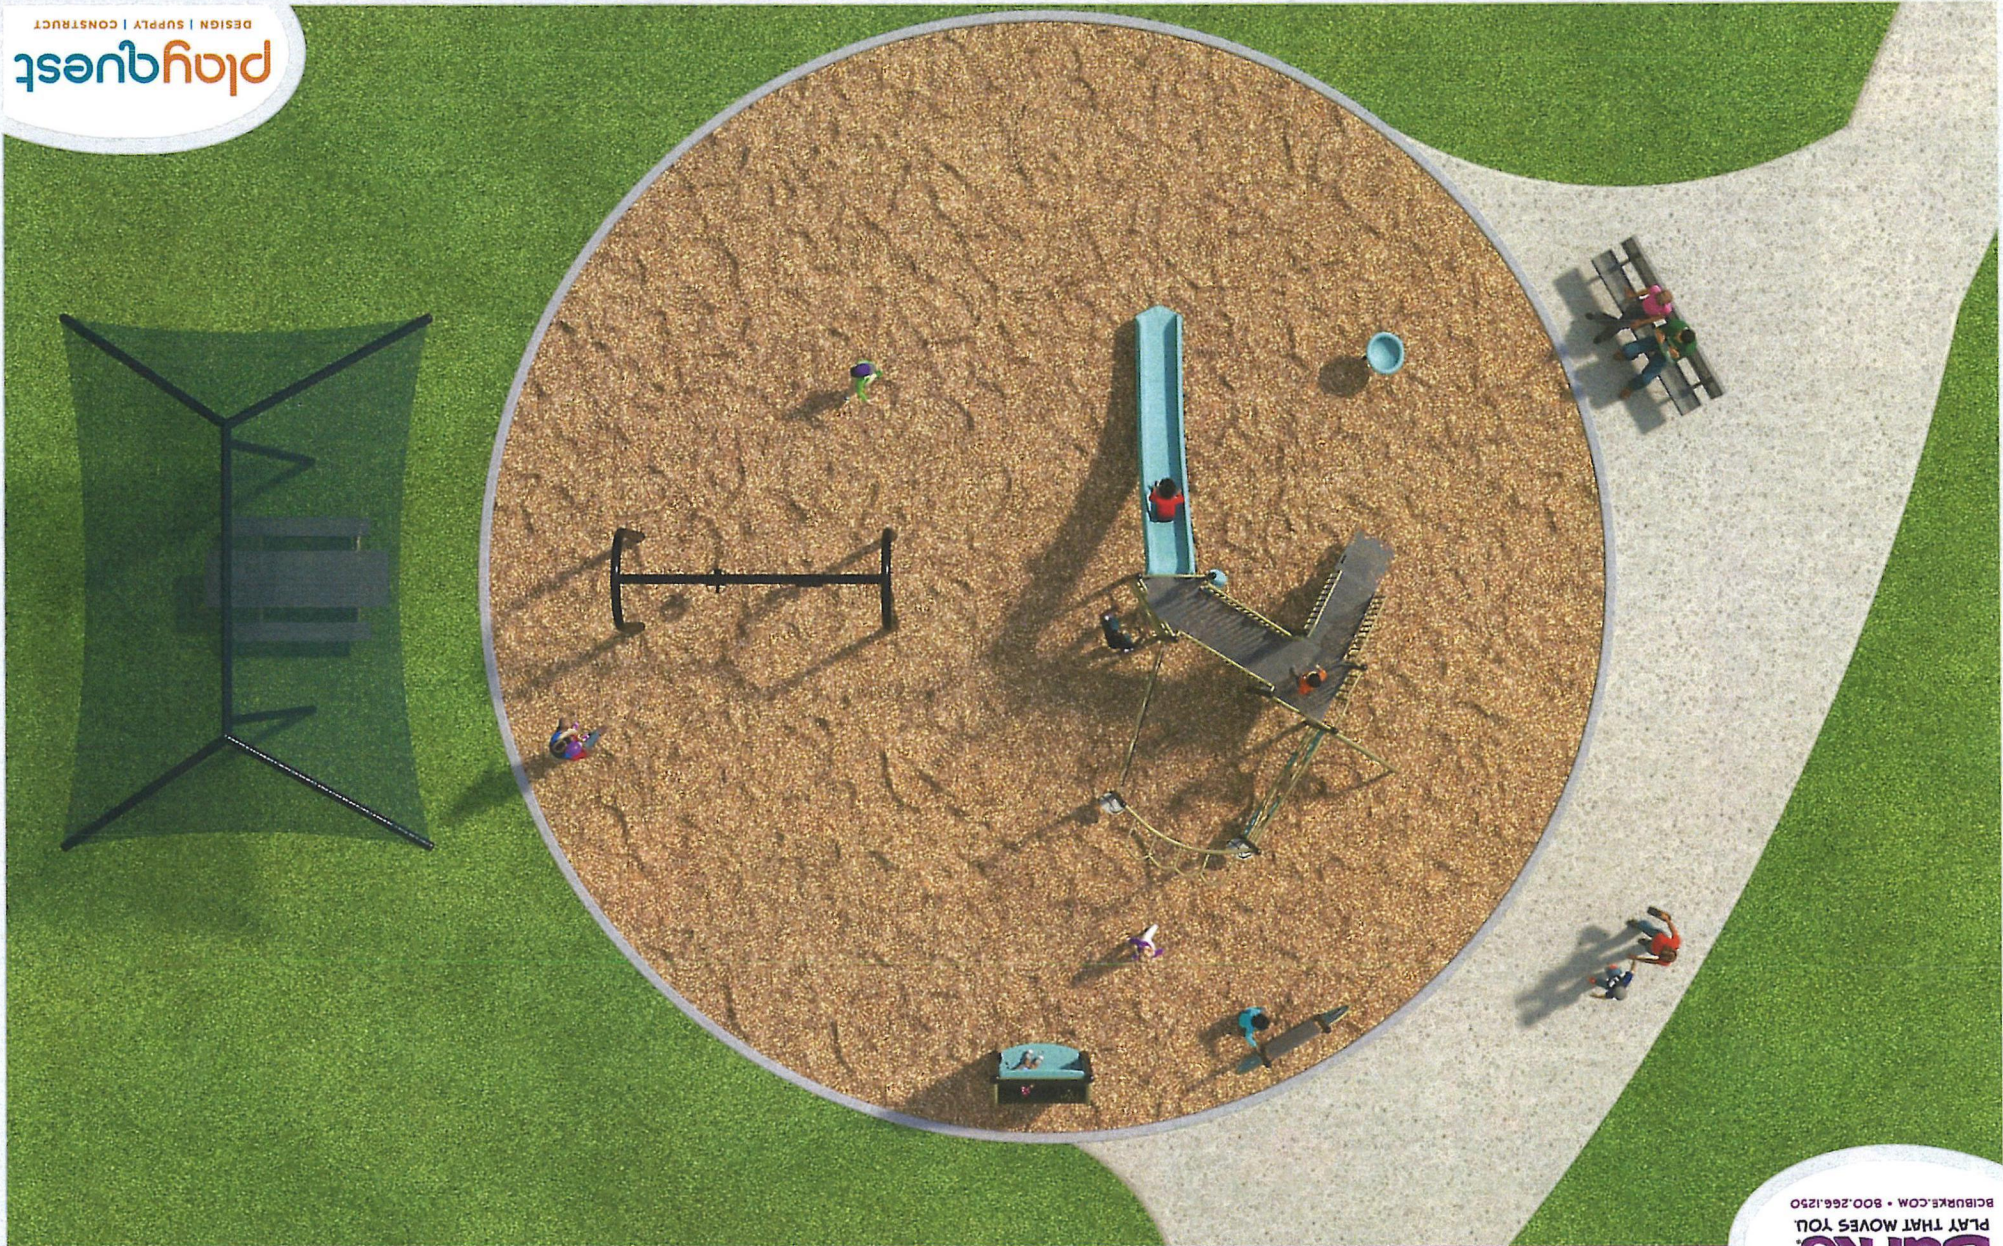

COLOR KEY

- BURGUNDY
- TAN
- GREEN
- TAN/GREEN

3D Designer: Karen

TREE BRANCH CLIMBER

VELO® SLIDE

MAZE ACCESSIBLE REACH PANEL

FLYLOW™ POD

360 LOOP™

KIDFORCE SPINNER

DRUM CRESCENT PANEL

SERENITY SPOT PRIMARY

LINX LEVITATE® CLIMBER

ARCH SWINGS

playquest  
DESIGN | SUPPLY | CONSTRUCT

**Burke.**  
PLAY THAT MOVES YOU  
RCLBURKE.COM • 800.266.1250

## GLENEAGLES WEARMOUTH C

PROPOSAL #: 104-197669-1